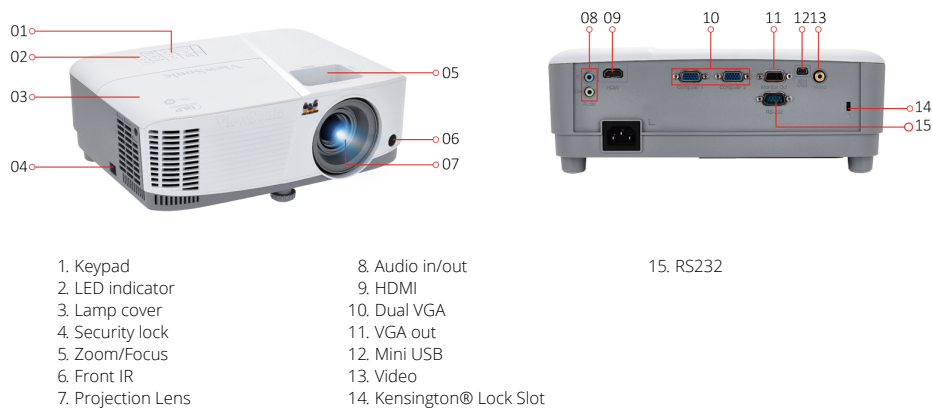

Key Features

Higher Brightness. Longer Lamp Life.

- 22,000:1 contrast ratio
- SuperColor™ technology
- 5 colour modes
- Auto power off
- Vertical keystone

Product Description

The ViewSonic PA503X offers impressive visual performance in small business meeting rooms and classrooms. With higher brightness and longer lamp life, PA503X projector is guaranteed to reproduce the finest of details in any environment for much longer. ViewSonic exclusive SuperColour™ technology offers a wider range of displayable colour ensuring true-to-life colour accuracy in both bright and dark environments without sacrificing image quality.

SPECIFICATION

Projection system:	0.55" XGA
Native Resolution:	1024x768
DC type:	DC3
Brightness:	3600 ANSI Lumens
Contrast Ratio with SuperEco mode:	22000:1
Display Colour:	1.07 Billion Colours
Light Source:	Lamp
Light source life (Nor/SuperEco):	5000/15000
Lamp Watt:	190W
Lens:	F=2.56-2.68, f=22-24.1 mm
Projection Offset:	120% +/-5%
Throw Ratio:	1.96~2.15
Image size:	30" - 300"
Throw Distance:	1.19m-13.11m(100" @3.98m)
Keystone:	±40° (Vertical)
Optical Zoom:	1.1x
Audible Noise (Eco):	27dB
Resolution Support:	VGA(640 x 480) to FullHD(1920 x 1080)
HDTV Compatibility:	480i, 480p, 576i, 576p, 720p, 1080i, 1080p
Video Compatibility:	NTSC, PAL, SECAM
Horizontal Frequency:	15K~102KHz
Vertical Scan Rate:	23~120Hz

INPUT

Computer in (D-SUB 15 pin):	2
Composite:	1
Audio-in (3.5mm):	1
HDMI:	1 (Back)

OUTPUT

Monitor out (D-SUB 15 pin):	1
Audio out (3.5mm):	1
Speaker:	2W

CONTROL

RS232:	1
USB type mini B (Services):	1

OTHERS

Power Supply Voltage:	100-240V+/- 10%, 50/60Hz AC
Power Consumption:	Normal: 260W Standby: <0.5W
Operating Temperature:	0~40°C
Carton:	Brown
Net Weight:	2.2kg
Dimensions (WxDxH) w/adjustment foot:	294x218x110mm
Language:	English, French, Spanish, Thai, Korean, German, Italian, Russian, Swedish, Dutch, Polish, Czech, T-Chinese, S-Chinese, Japanese, Turkish, Portuguese, Finnish, Indonesian, India, Arabic, Vietnamese